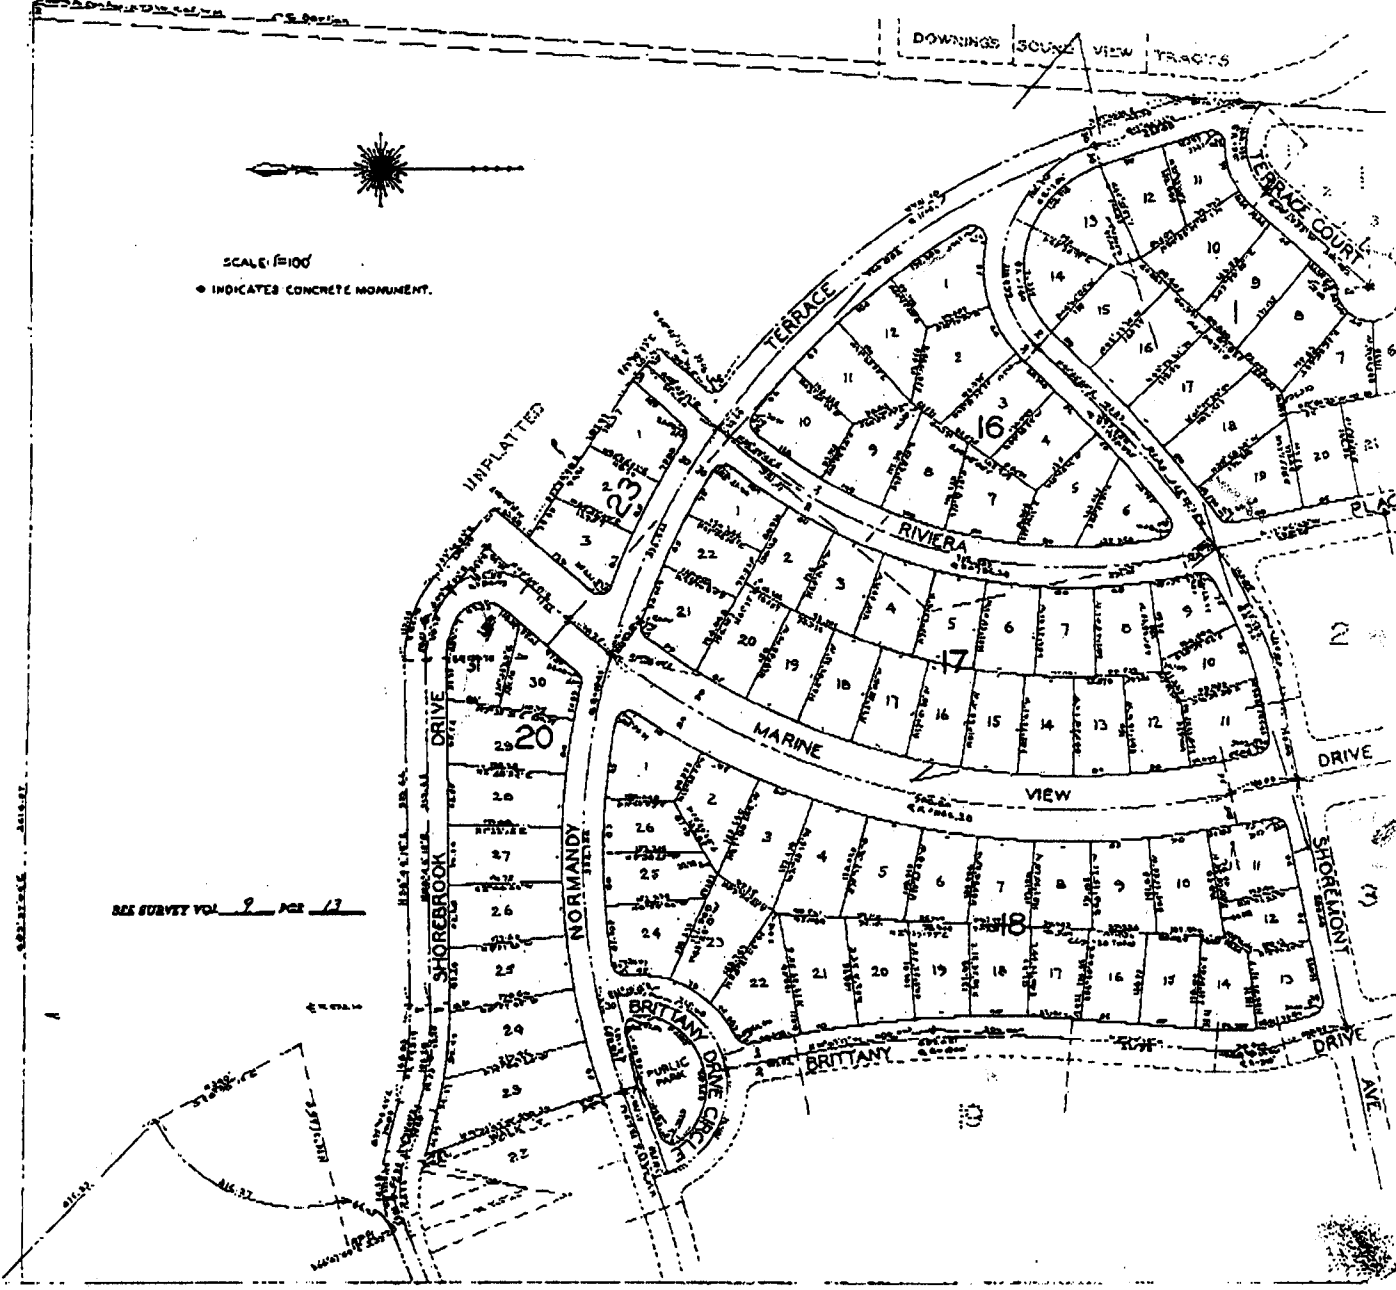

# NORMANDY PARK RIVIERA SECTION

2520481

DOWNINGS SCENE VIEW TRACTS

SCALE 1"=100'

● INDICATES CONCRETE MONUMENT.

SEE SURVEY VOL. 9, PAGE 17

DEF ER 0073